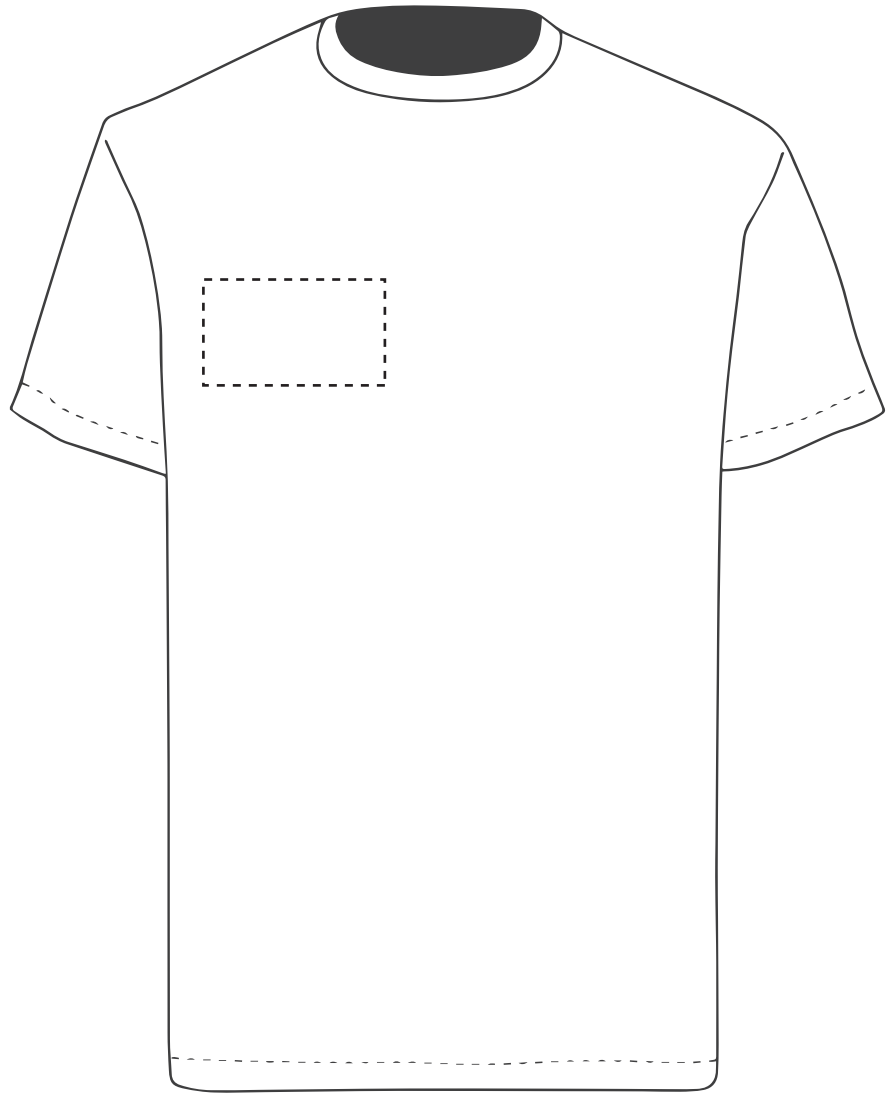

This item is available in the following colours:

Your Ref:	Quantity:	Product Code: TF0005
Our Ref:	Version: 1	Product Colour: White

PRINTING CONCERNS: PRINT MAY DISCOLOUR

PRODUCT INFO: DUE TO THE NATURE OF THE PRODUCT THE PRINT POSITION MAY VARY BY 2 - 3 MM

Madeira Thread Colours

The dashed line is to demonstrate print area and will not appear on your printed item

- Colour 1
- Colour 1
- Colour 1
- Colour 1

ARTWORK SCALE 20%

Product Image for visualisation
- colours may vary