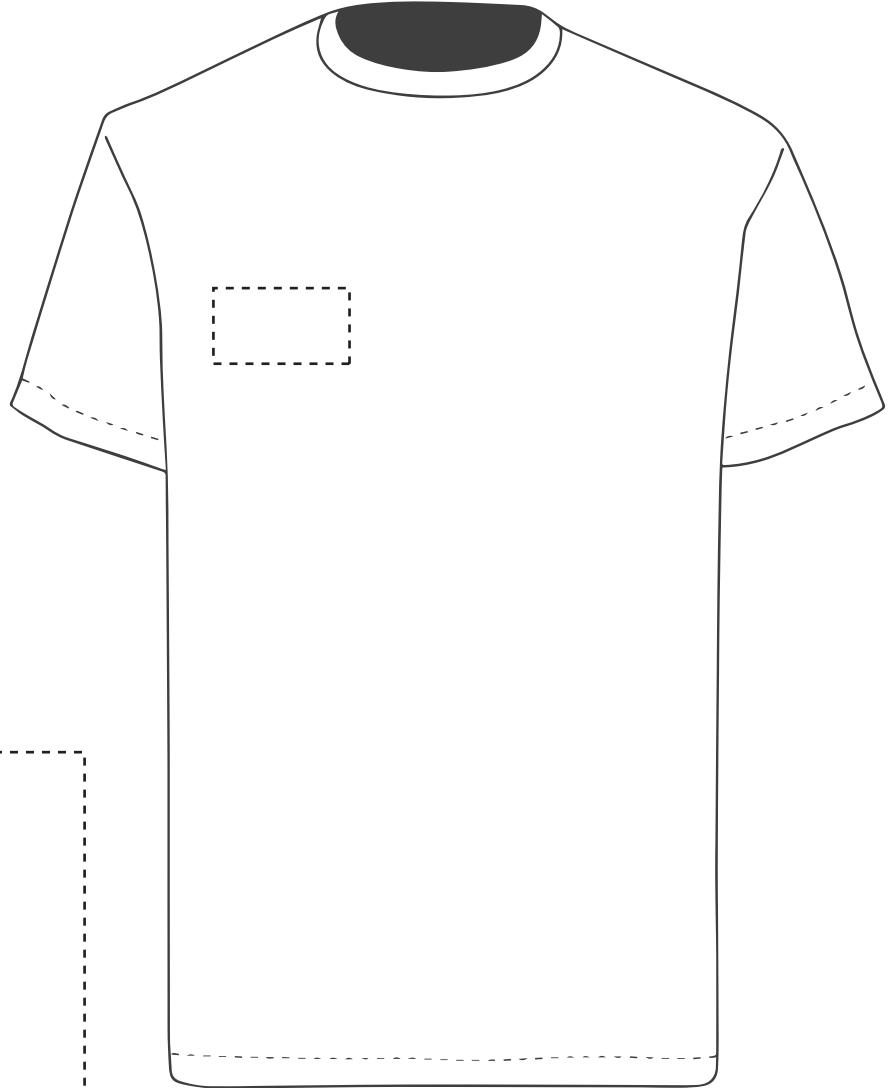

Your Ref:	Quantity:	Product Code: TF0005
Our Ref:	Version: 1	Product Colour: White

PRINTING CONCERNS: PRINT MAY DISCOLOUR

PRODUCT INFO: DUE TO THE NATURE OF THE PRODUCT THE PRINT POSITION MAY VARY BY 2 - 3 MM

Madeira Thread Colours

The dashed line is to demonstrate print area and will not appear on your printed item

- Colour 1
- Colour 1
- Colour 1
- Colour 1

Product Image for visualisation
- colours may vary

ARTWORK SCALE 100%
Max print area: 90mm x 50mm

ARTWORK SCALE 20%

To proceed, please approve visual via the online system.

PLEASE NOTE:

- All colours including print and product are for visual purposes only and should not be regarded as the actual colour of the product and print.
- Some products may vary from batch to batch and may differ from previous orders.
- The colour and texture of a product can also have an effect on the final print colour.
- By approving this order we accept that you understand these terms.